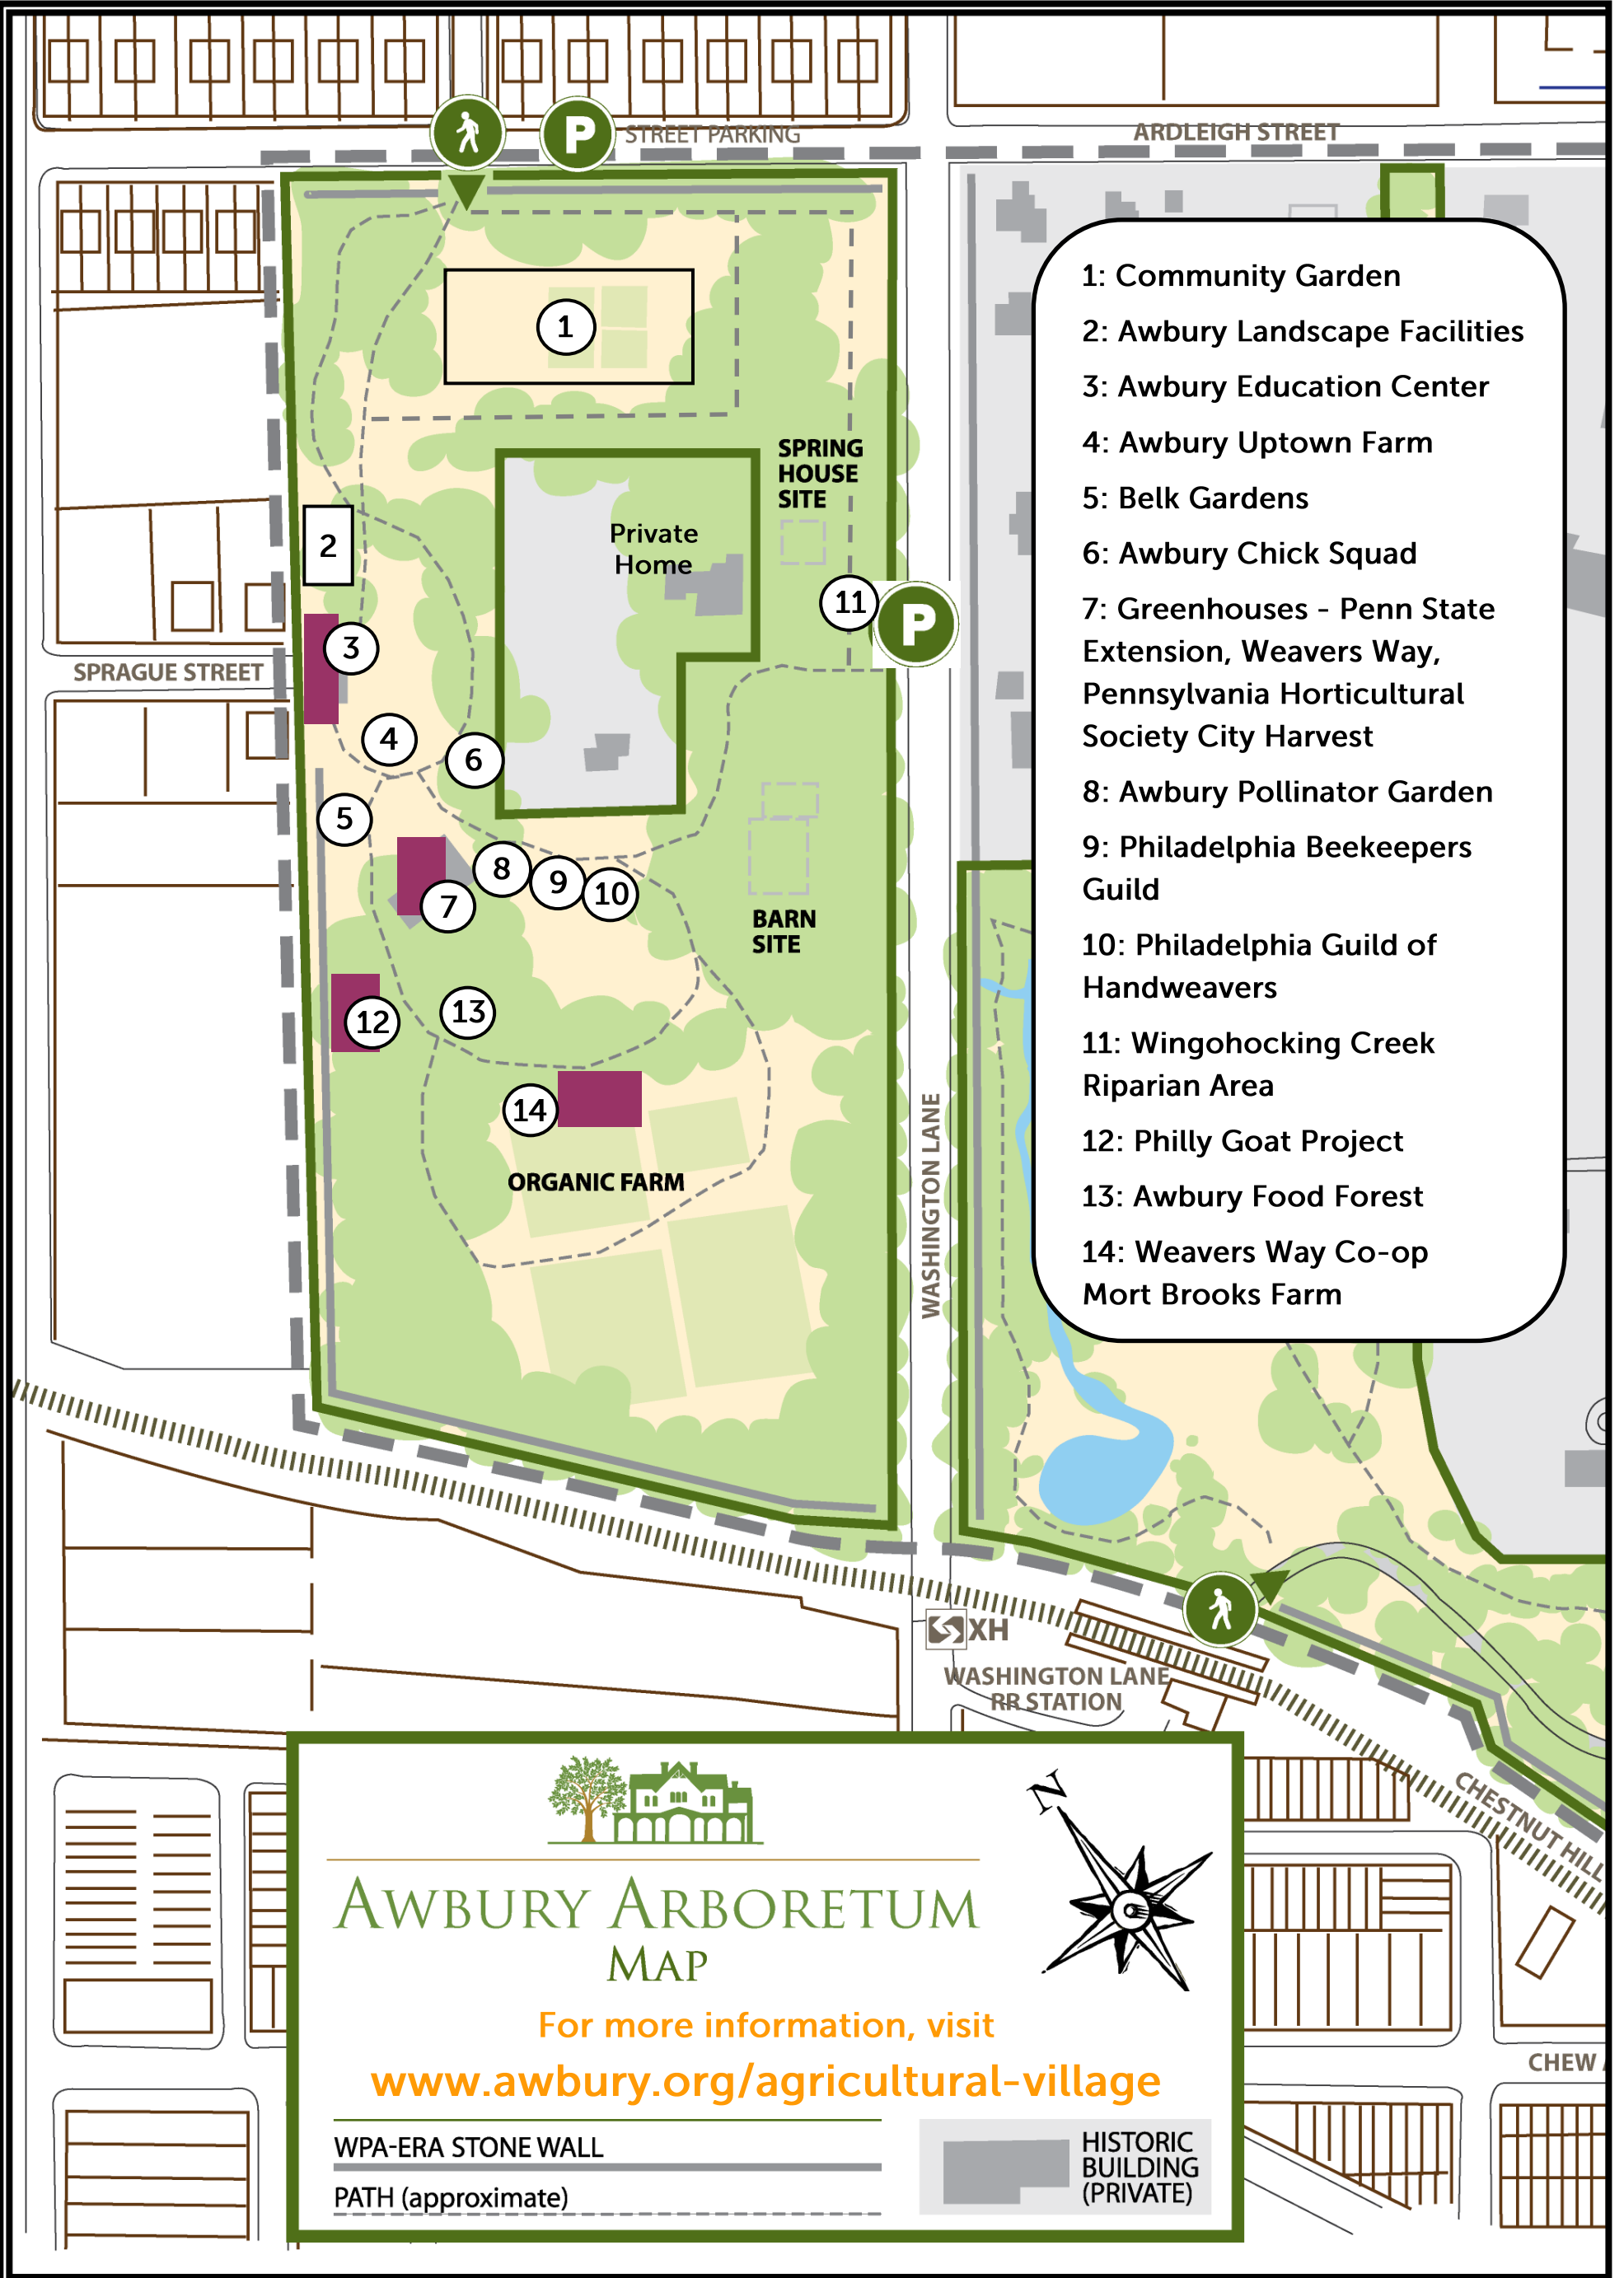

Awbury Arboretum Agricultural Village

- 1: Community Garden
- 2: Awbury Landscape Facilities
- 3: Awbury Education Center
- 4: Awbury Uptown Farm
- 5: Belk Gardens
- 6: Awbury Chick Squad
- 7: Greenhouses - Penn State Extension, Weavers Way, Pennsylvania Horticultural Society City Harvest
- 8: Awbury Pollinator Garden
- 9: Philadelphia Beekeepers Guild
- 10: Philadelphia Guild of Handweavers
- 11: Wingoocking Creek Riparian Area
- 12: Philly Goat Project
- 13: Awbury Food Forest
- 14: Weavers Way Co-op Mort Brooks Farm

AWBURY ARBORETUM MAP

For more information, visit
www.awbury.org/agricultural-village

WPA-ERA STONE WALL

PATH (approximate)

HISTORIC BUILDING (PRIVATE)